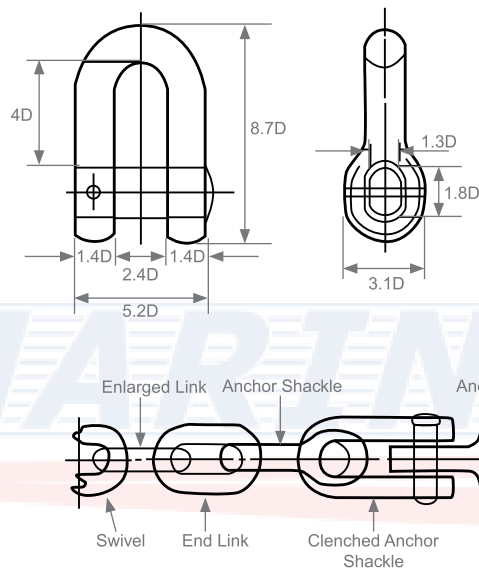

ANCHOR JOINING SHACKLE

Chain and Fittings

Aeromarine offers both standard Anchor and Chain Joining shackles as well as long term mooring LTM options.

All dimensions are approximate

Size (mm)	Weight (kg)
19	1.7
22	2.7
26	4.3
30	7
32	7.8
34	8.5
38	13.8
41	18
44	22
48	27
52	29
54	39
57	46
60	52
64	64
67	74

Size (mm)	Weight (kg)
70	84
73	98
76	110
79	122
83	134
86	144
89	154
92	168
95	184
98	200
102	220
105	230
108	264
110	285
114	320
120	340

Example of AJ 'LTM' Shackle